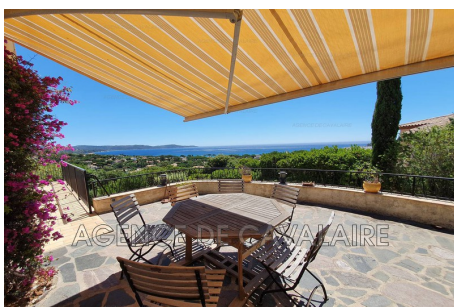

Bertrand Foucher Immobilier - www.agencedecavalaire.com

147 avenue des Alliés - 83140 Cavalaire sur Mer - Tel : 04 94 00 43 33 - agencedecavalaire@gmail.com

31 Rue Louis Martin - 83420 La Croix Valmer - Tel : 04 94 55 33 86 - agencecroixvalmer@gmail.com

1 Avenue Mistral - 83820 Le Rayol Canadel - Tel : 04 94 93 17 75 - agencedurayol@gmail.com

Document non contractuel - Barème de prix disponible sur notre site internet