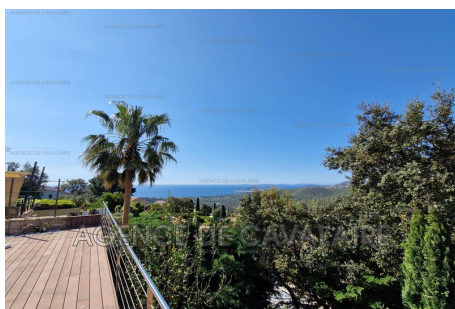

BERTRAND FOUCHER IMMOBILIER

Cavalaire - La Croix-Valmer - Le Rayol-Canadel

Price on request

Vacation rental villa with pool

4 rooms

Surface : 100 m²

View : Mer panoramique

Amenities :

Airconditioning stay, washing machine,
dishwasher, TV, wifi, pool, Animaux
accepte, wifi

3 bedroom

1 bathroom

1 shower

1 parking

Villa with pool VILLA ECLAT DE SOLE La Croix-Valmer

Document non contractuel - 20/05/2024