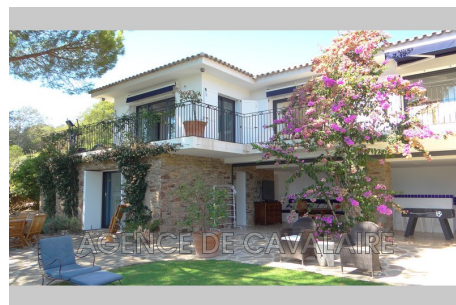

Bertrand Foucher Immobilier - www.agencedecavalaire.com

147 avenue des Alliés - 83140 Cavalaire sur Mer - Tel : 04 94 00 43 33 - agencedecavalaire@gmail.com

31 Rue Louis Martin - 83420 La Croix Valmer - Tel : 04 94 55 33 86 - agencecroixvalmer@gmail.com

1 Avenue Mistral - 83820 Le Rayol Canadel - Tel : 04 94 93 17 75 - agencedurayol@gmail.com

Document non contractuel - Barème de prix disponible sur notre site internet